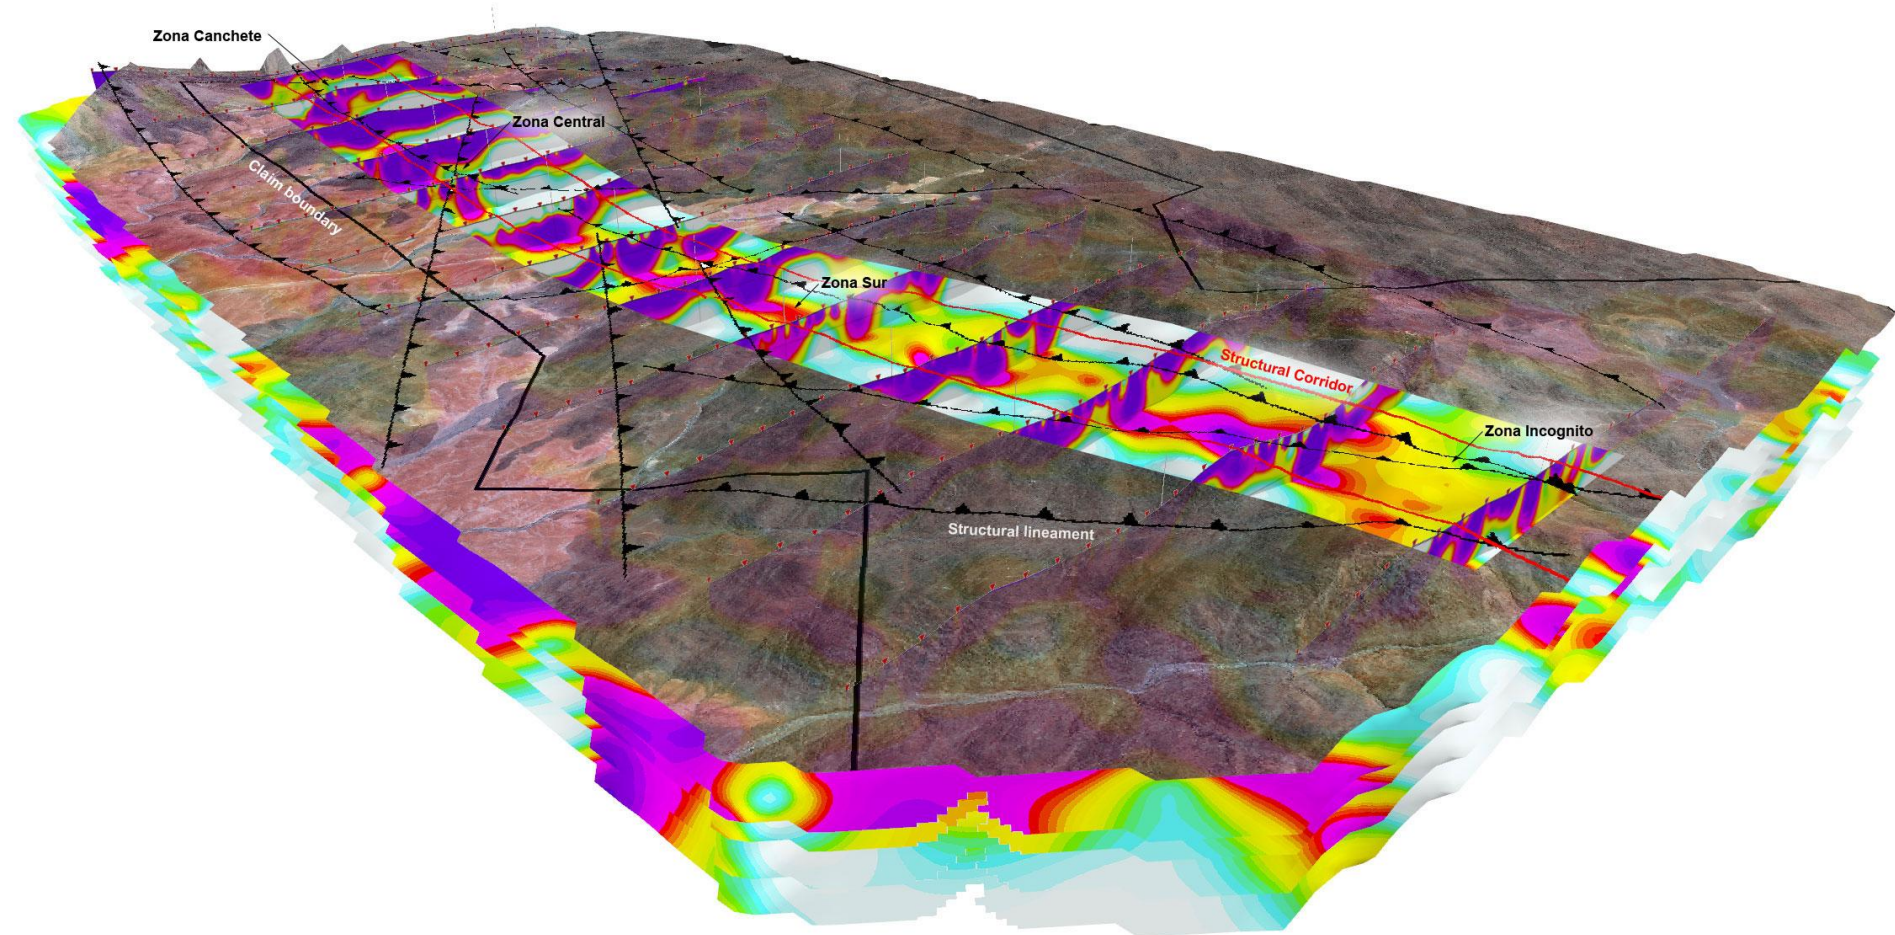

Quantec Geosciences Titan 24 Survey

- Stacked IP Chargeability combined with cross sections under satellite imagery and structure

Northern Corridor Identified

3D – IP Chargeability – Plan View

3D – IP Chargeability – Subsurface

ST. ELIAS MINES LTD.

3D CHARGABILITY ISOSURFACES