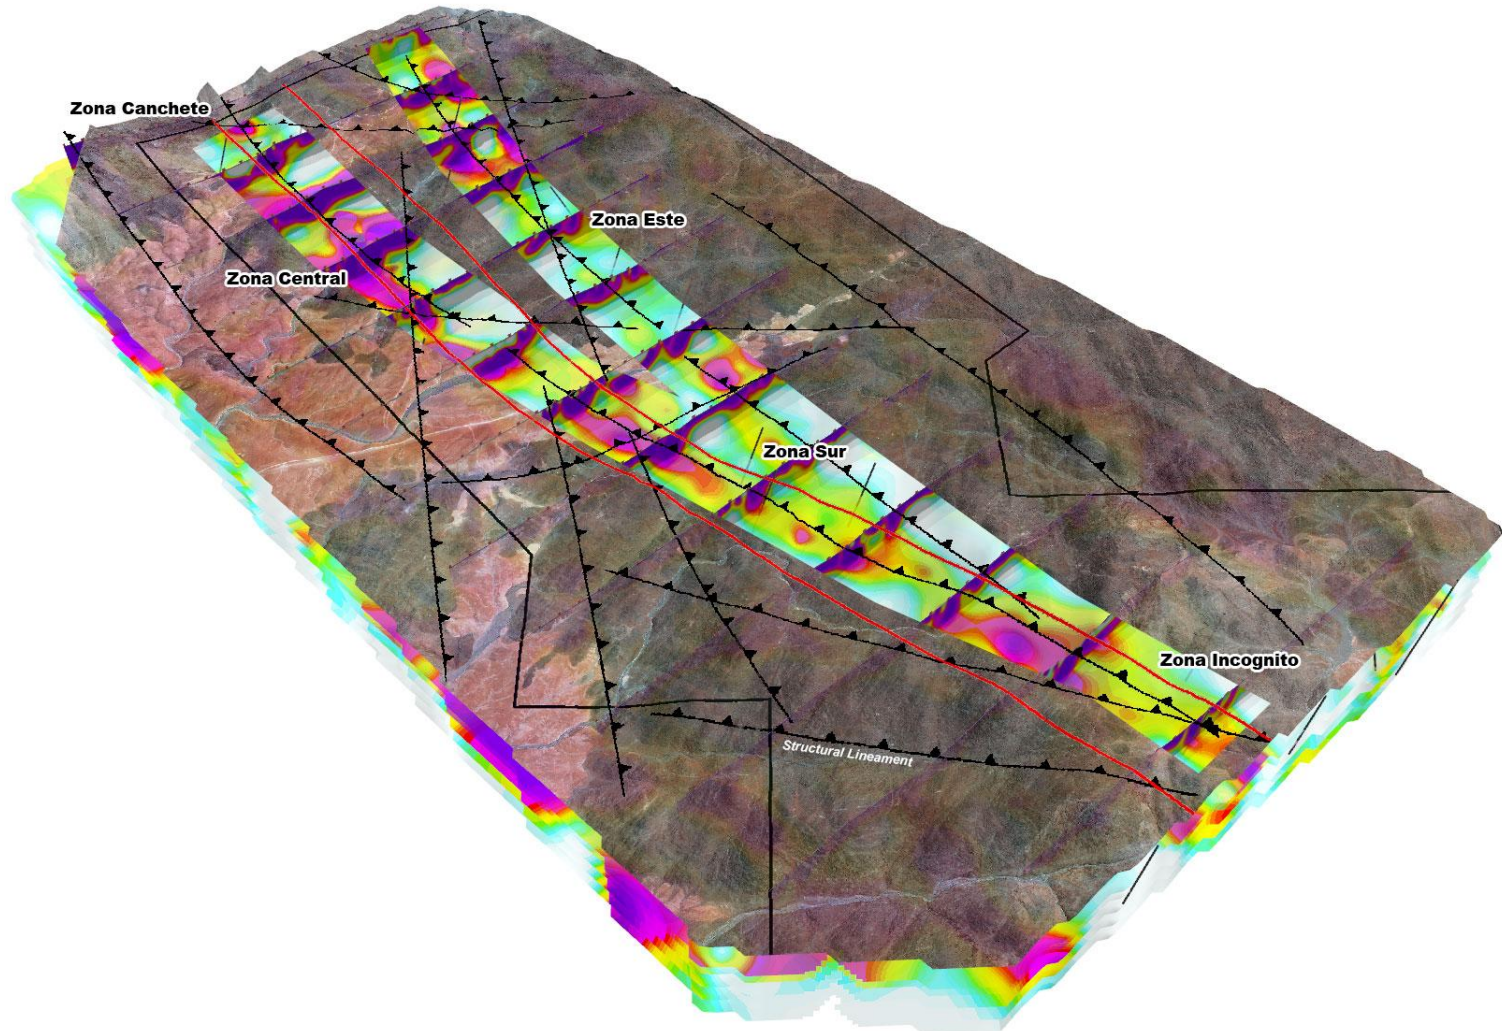

Quantec Geosciences Titan 24 Survey

- Stacked IP Chargeability combined with cross sections under satellite imagery and structure

Northern Corridor Identified

3D – IP Chargeability – Plan View

3D – IP Chargeability – Subsurface

ST. ELIAS MINES LTD.

3D CHARGABILITY ISOSURFACES