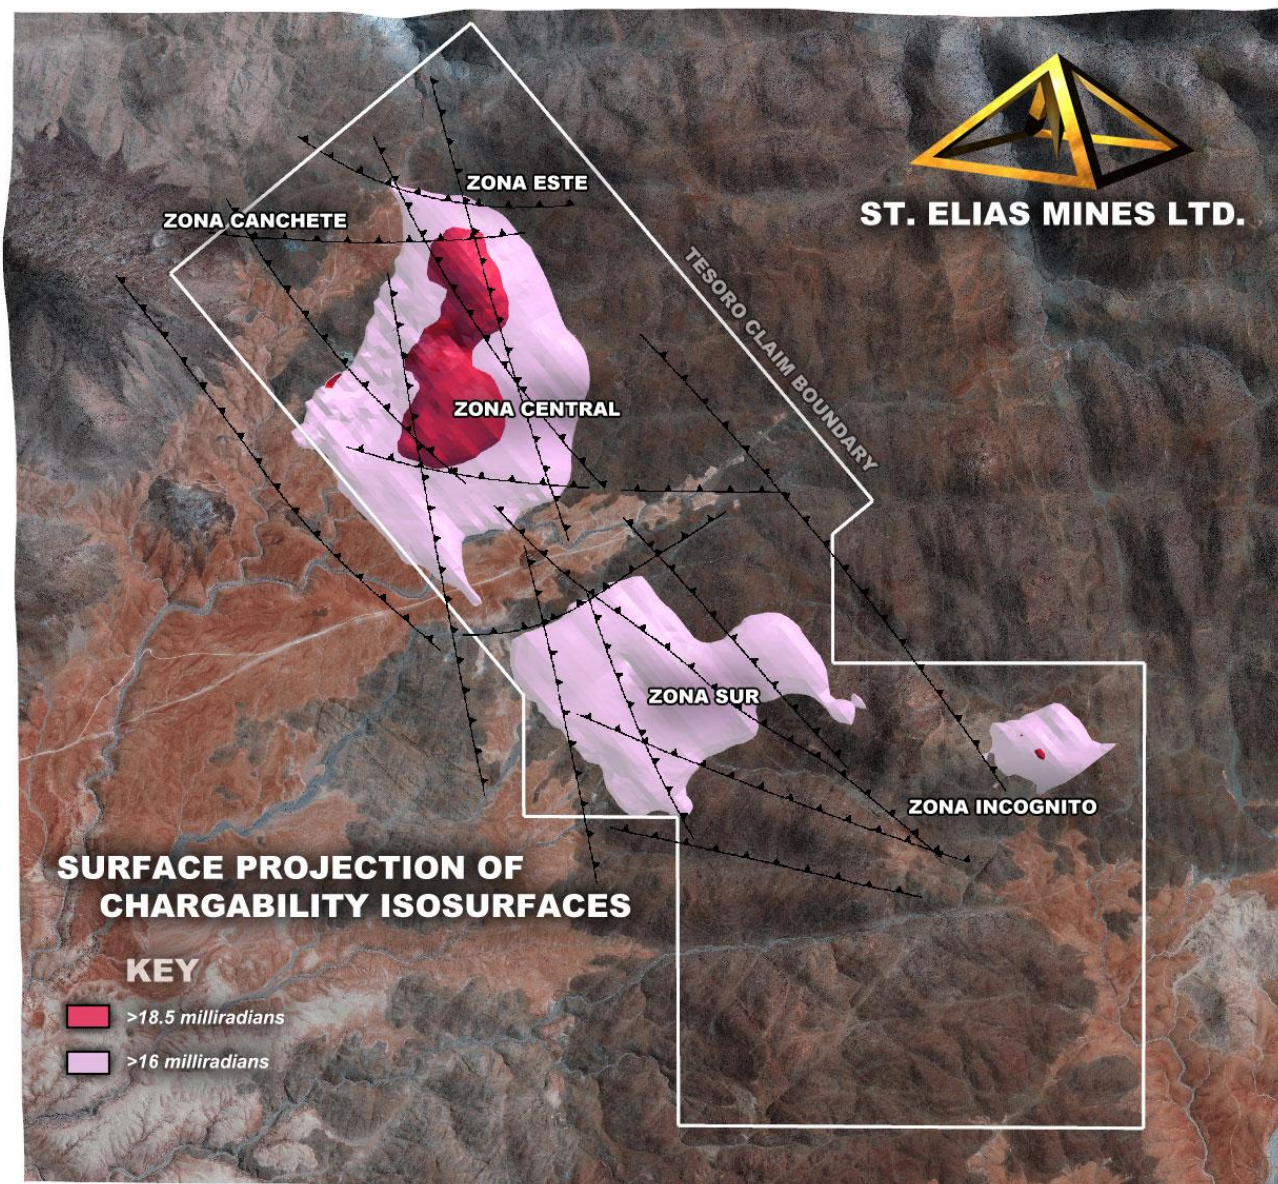

Quantec Geosciences Titan 24 Survey

- Stacked IP Chargeability combined with cross sections under satellite imagery and structure

Northern Corridor Identified

3D – IP Chargeability – Plan View

3D – IP Chargeability – Subsurface

ST. ELIAS MINES LTD.

3D CHARGABILITY ISOSURFACES